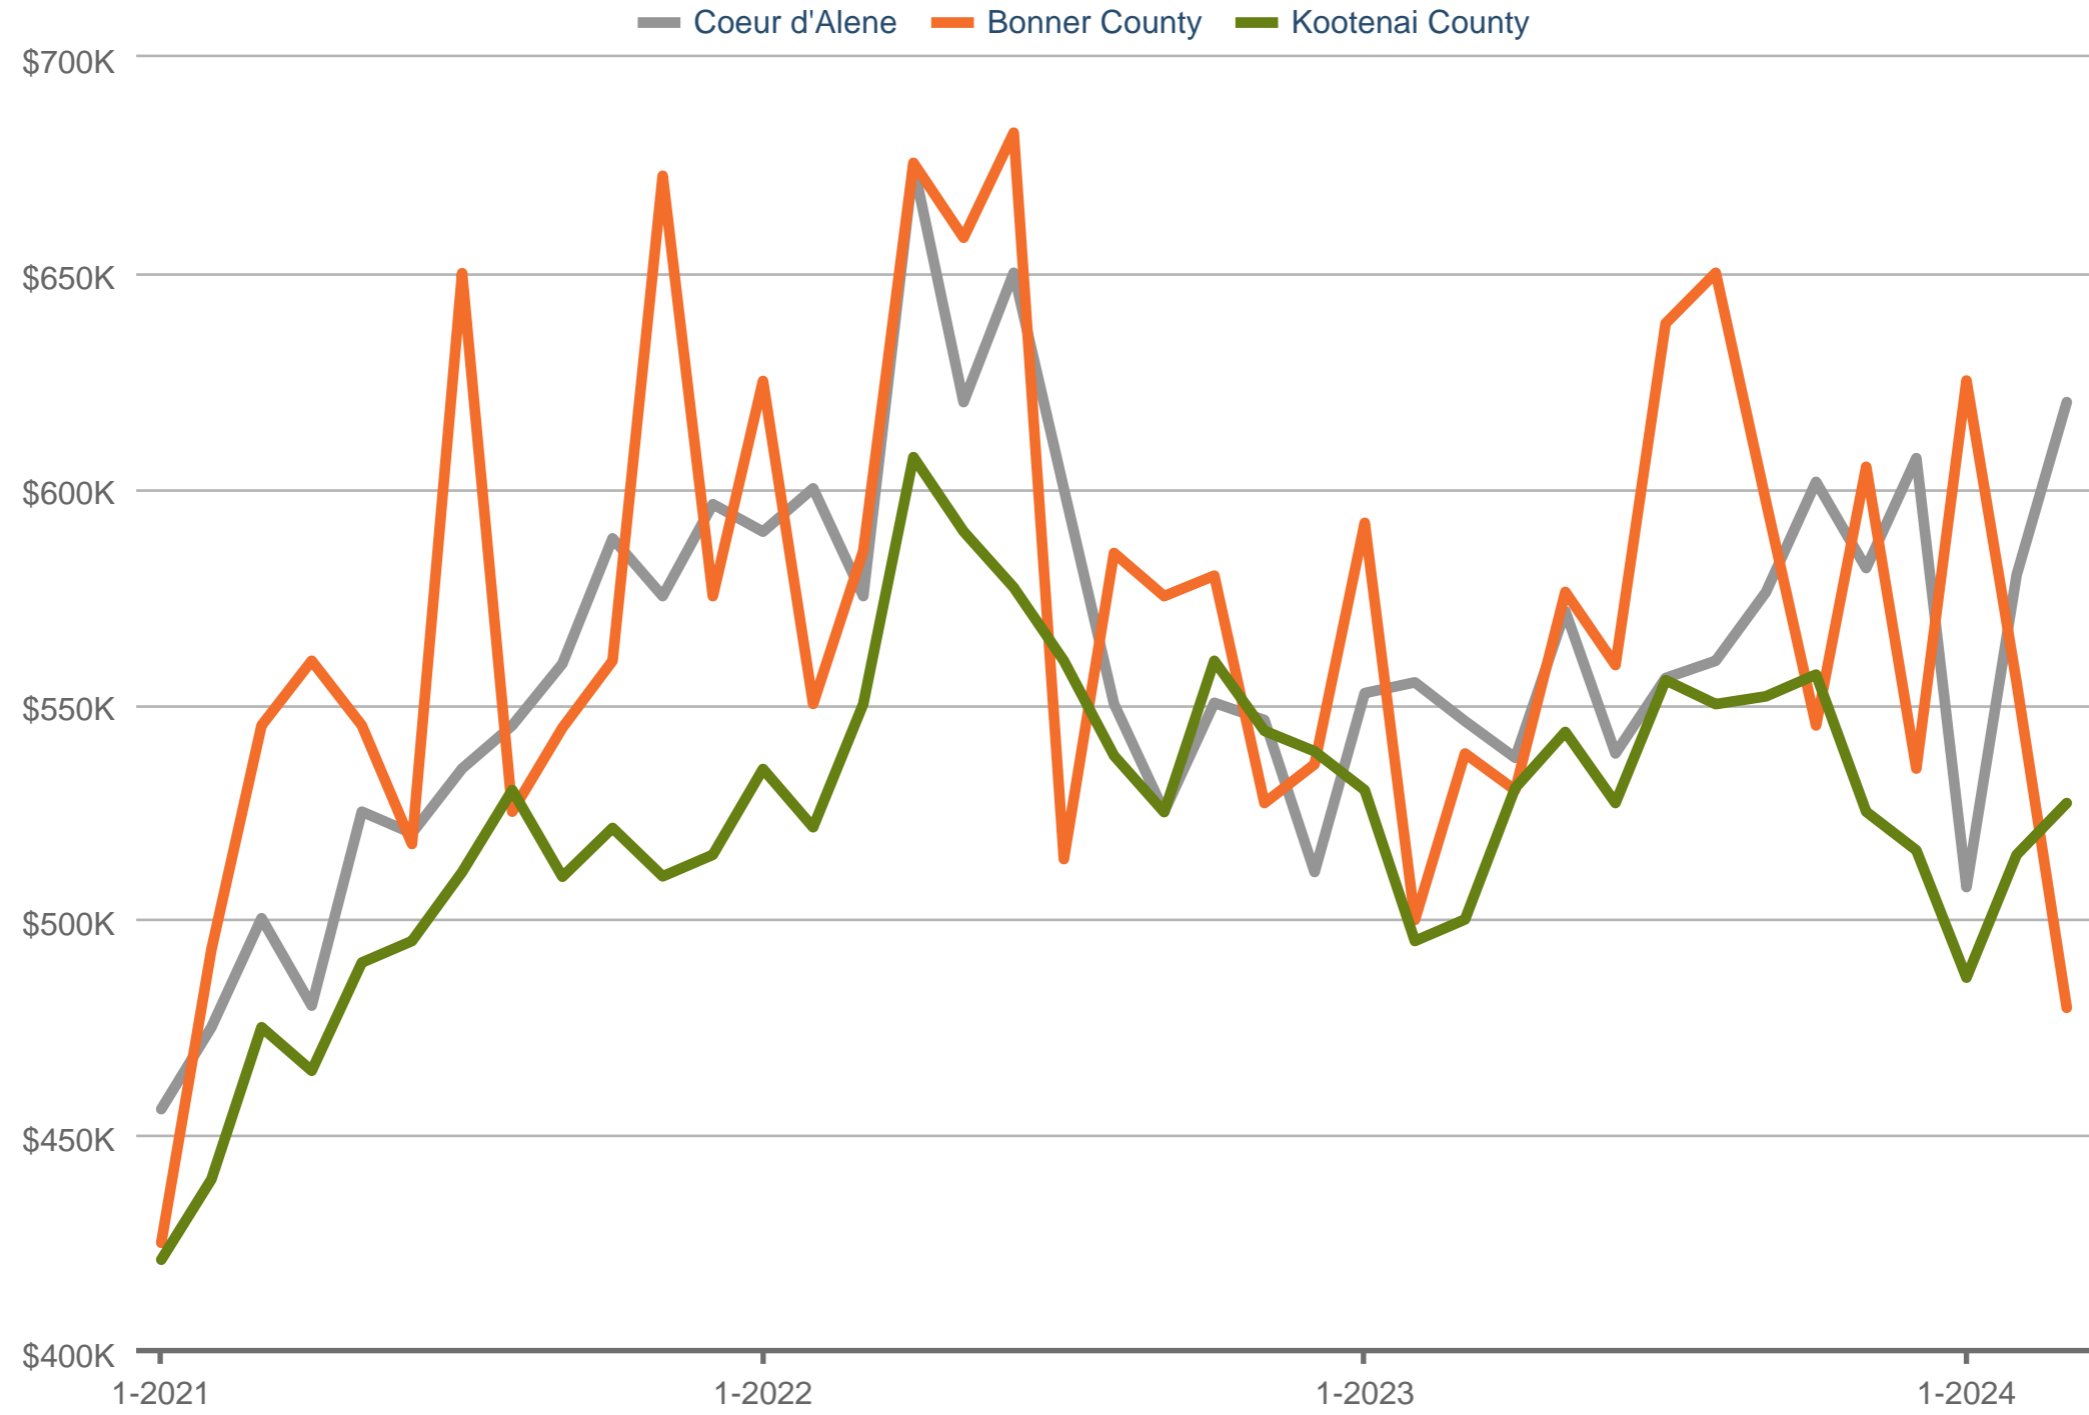

Median Sales Price

Coeur d'Alene & Bonner County & Kootenai County

Each data point is one month of activity. Data is from April 30, 2024.

All data from Multiple Listing Service of Coeur d'Alene Regional REALTORS®. InfoSparks © 2024 ShowingTime.