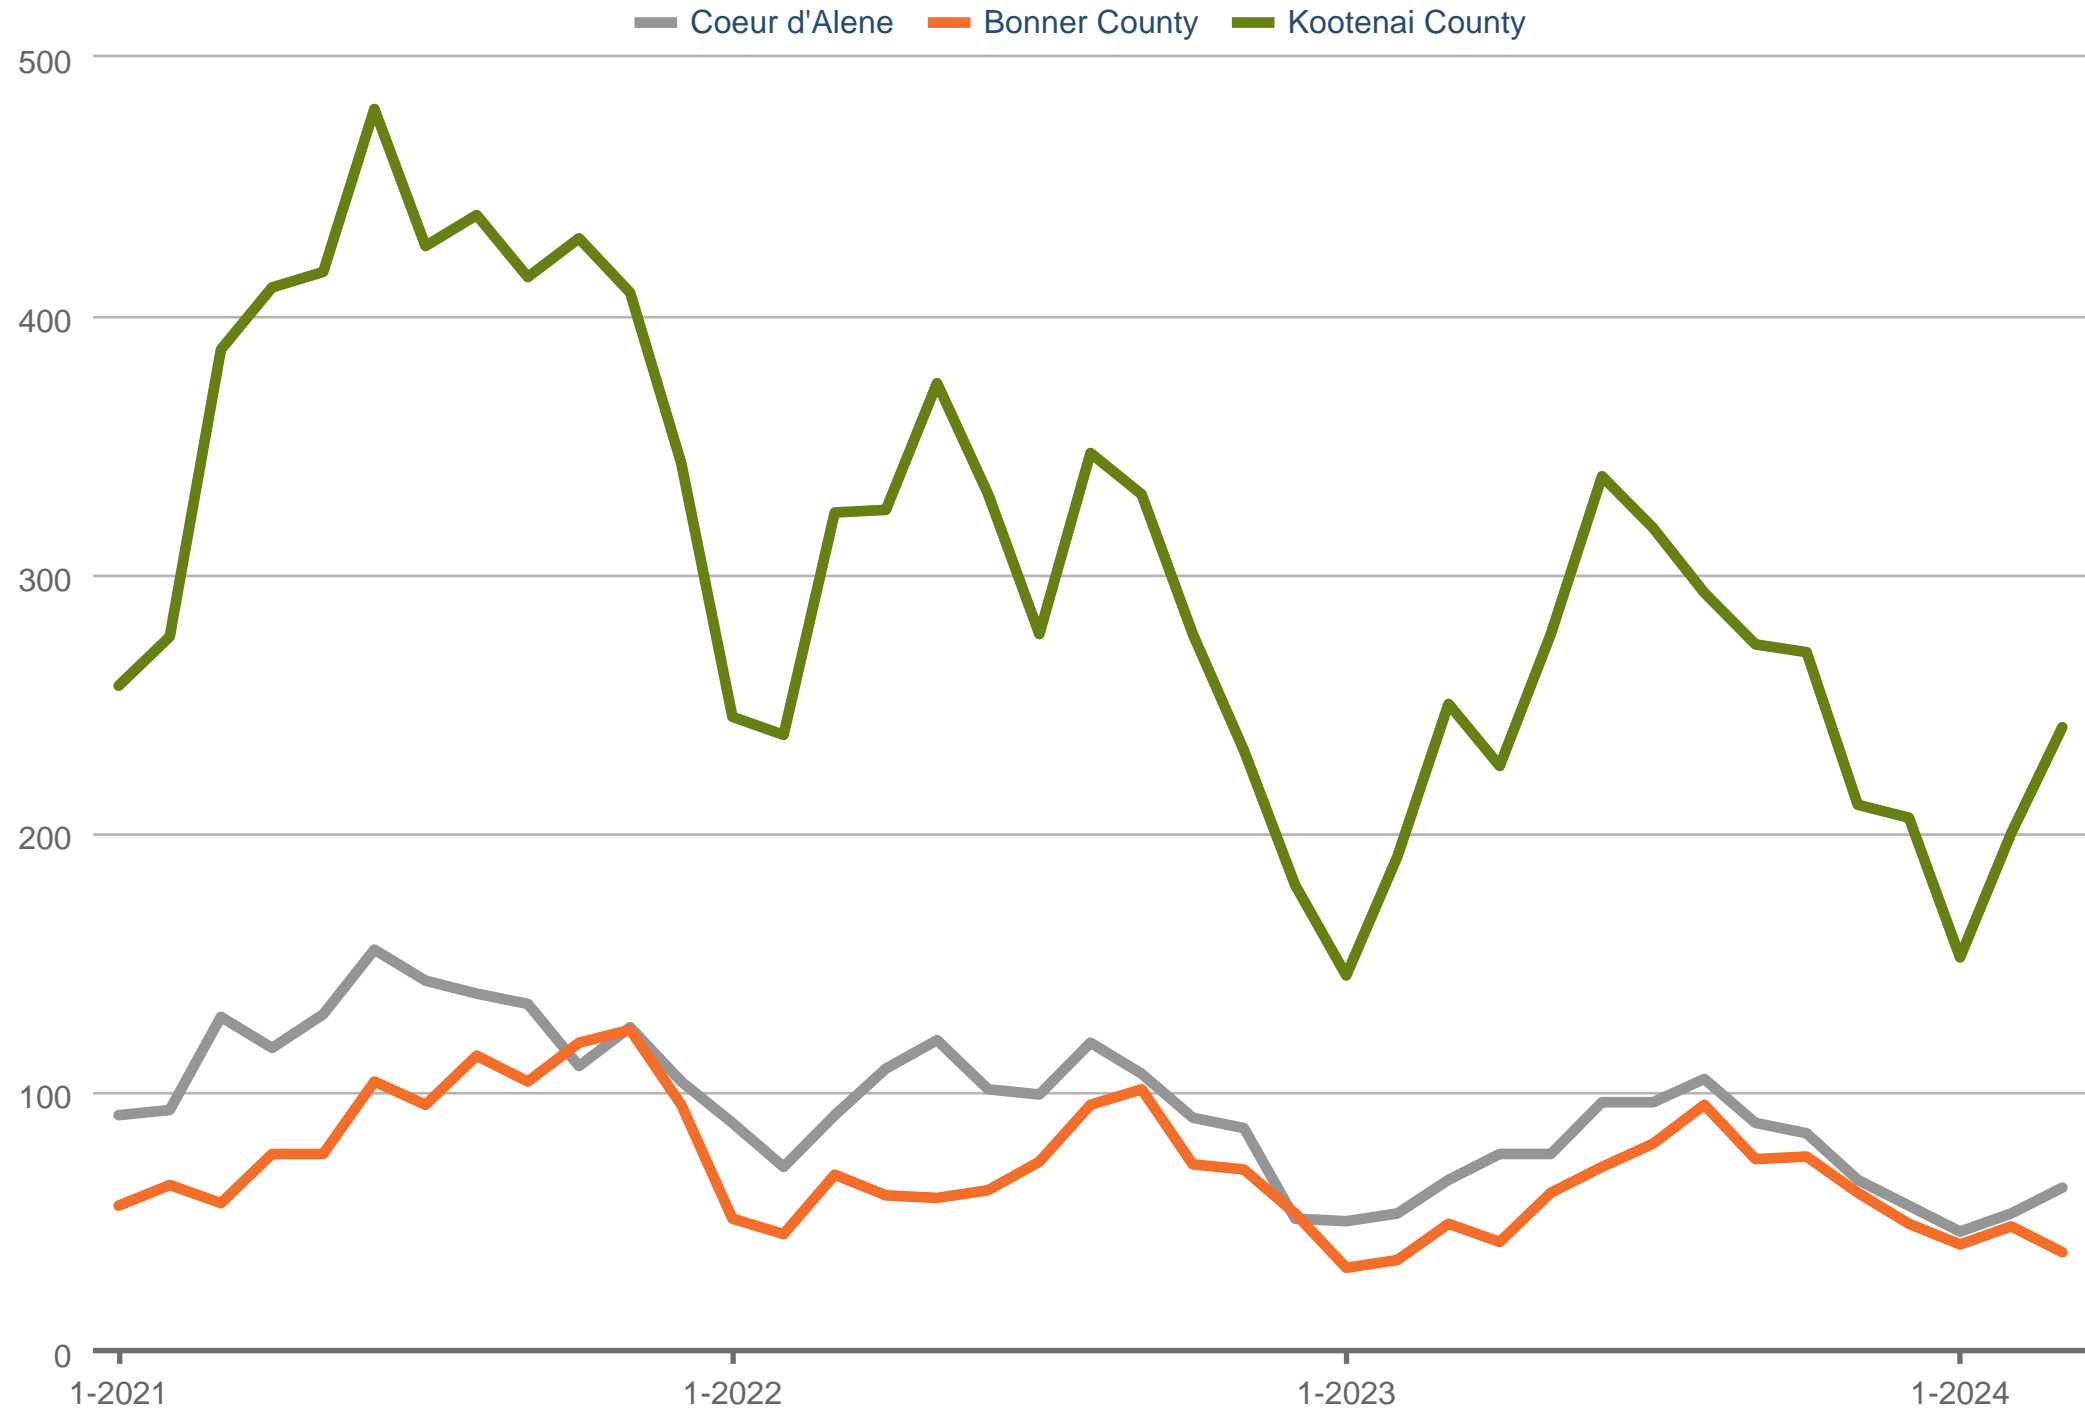

### Closed Sales

Coeur d'Alene & Bonner County & Kootenai County

Each data point is one month of activity. Data is from April 30, 2024.

All data from Multiple Listing Service of Coeur d'Alene Regional REALTORS®. InfoSparks © 2024 ShowingTime.