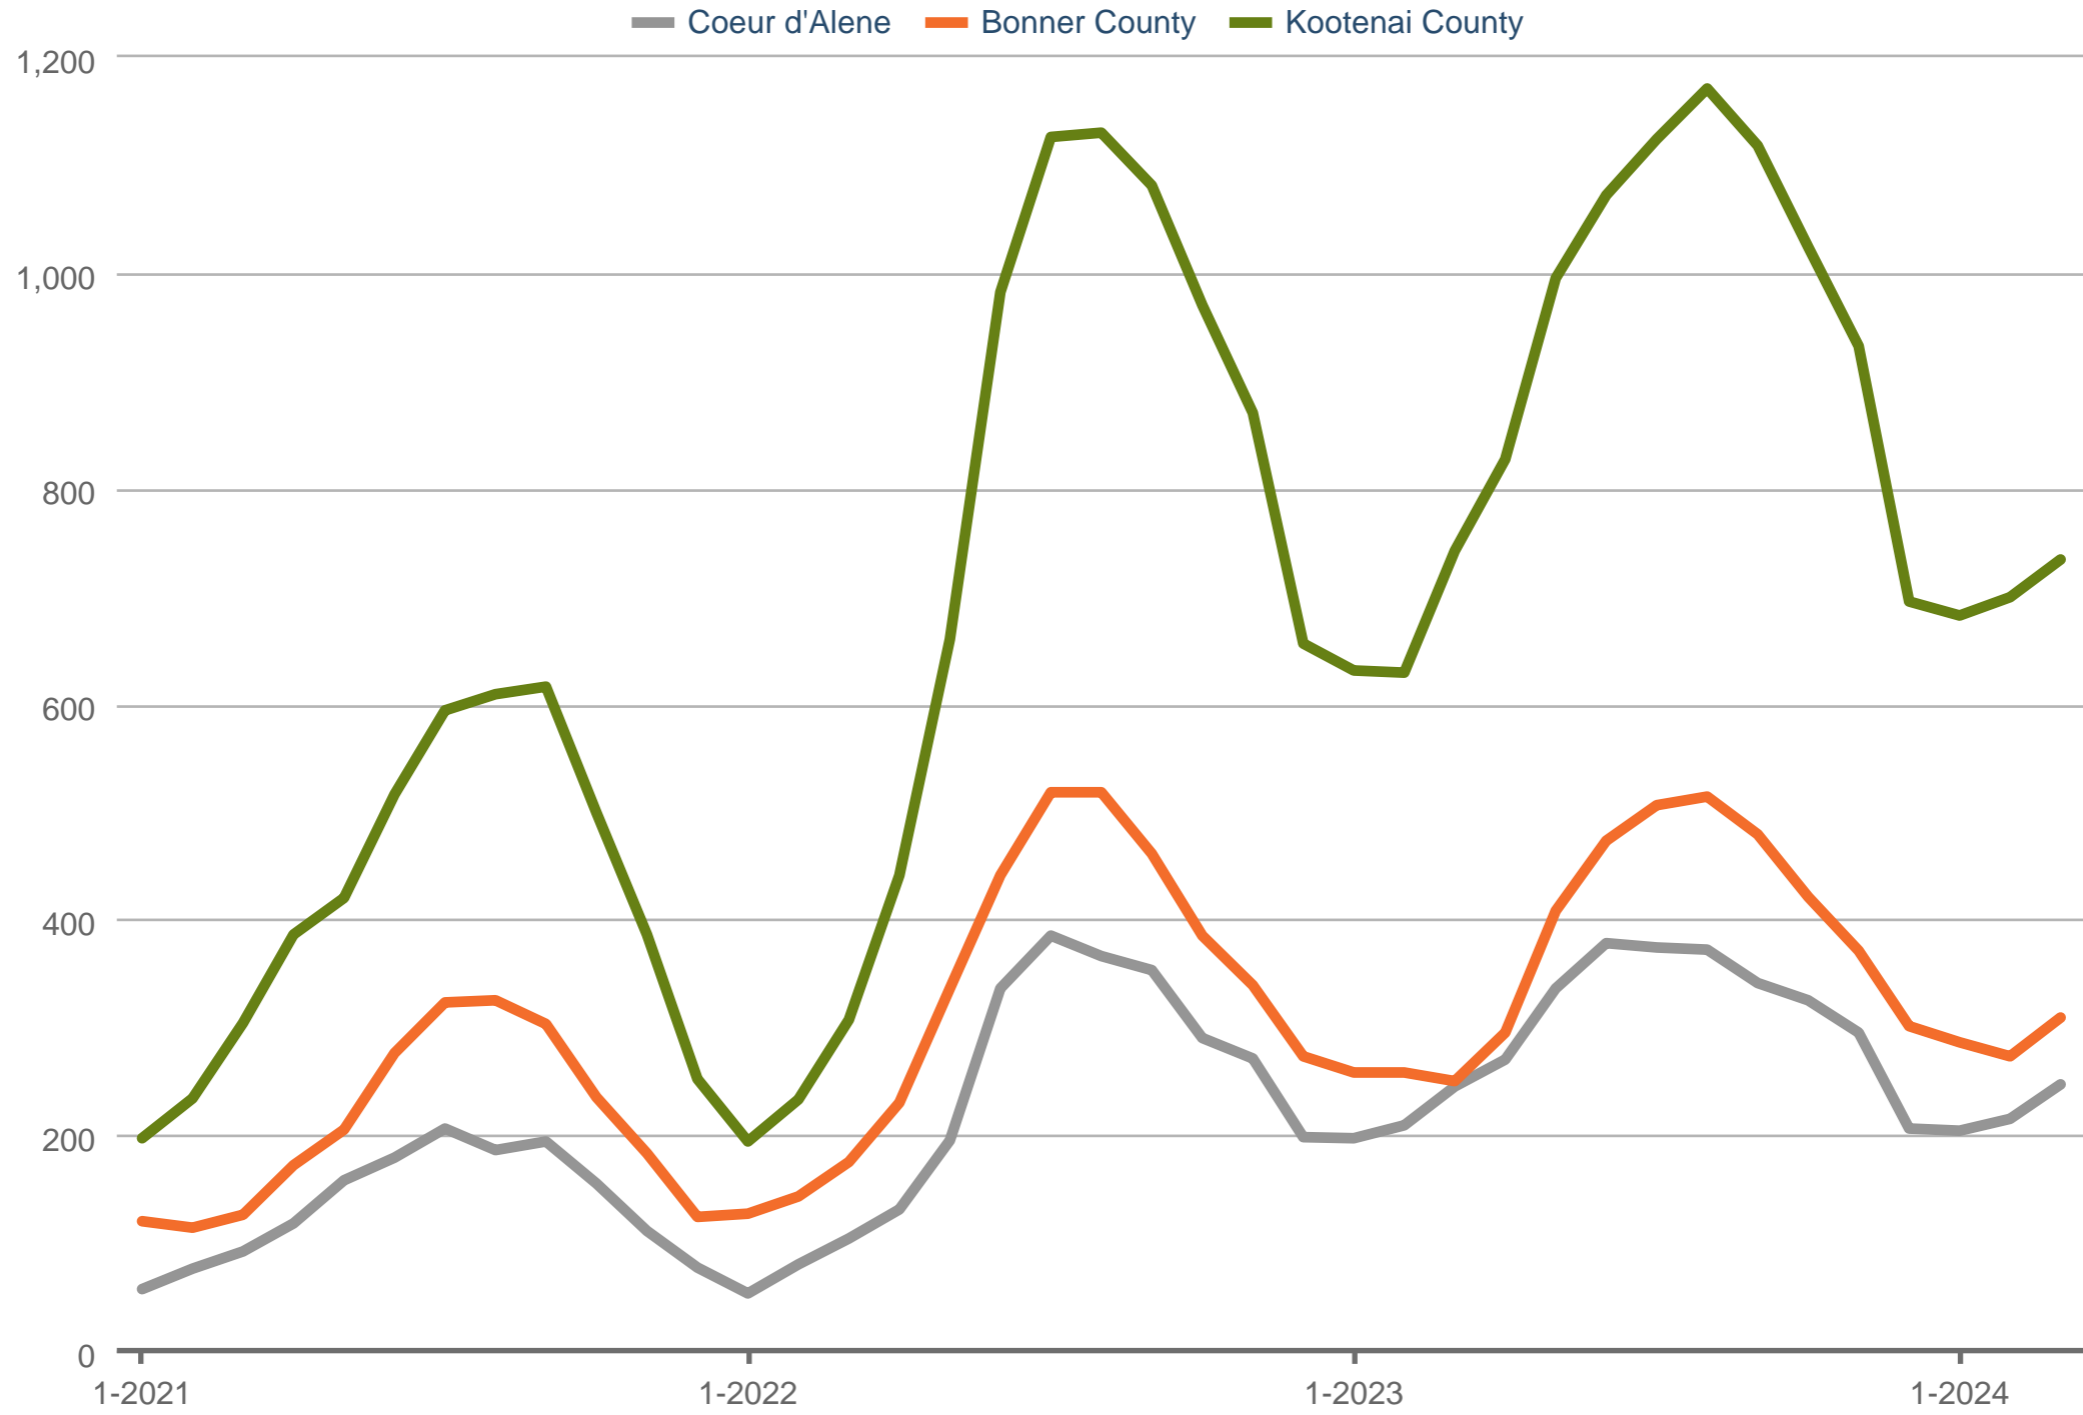

### Homes for Sale

Coeur d'Alene & Bonner County & Kootenai County

Each data point is one month of activity. Data is from April 29, 2024.

All data from Multiple Listing Service of Coeur d'Alene Regional REALTORS®. InfoSparks © 2024 ShowingTime.